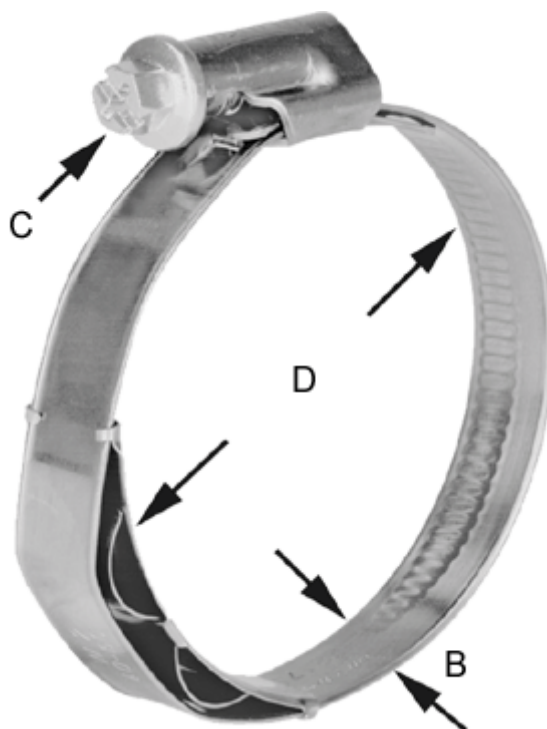

Article number: 021278711022

Description: Worm Drive Hose Clip with spring insert
TORRO WF 16-28/9 C7 W4

Measures

C (screw type) =	C7
Diameter D =	16-28
Width B =	9